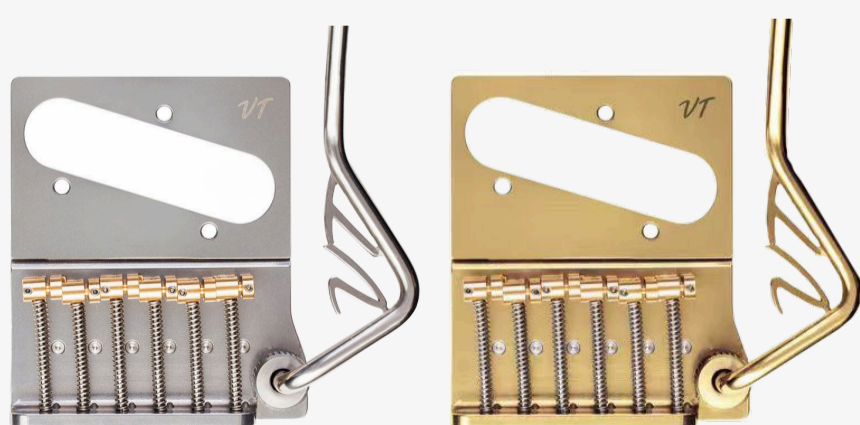

A close-up photograph of a Vega Tremolo bridge mounted on a guitar body. The bridge is silver-colored with a black base plate. It features six saddles and a tremolo arm. The guitar body is made of light-colored wood with a visible grain. The text "Vega Trem" is overlaid in a white, cursive font across the top of the image.

## VT2ND CLASSIC

VT2NDCL-WL Classic  
钢色

VT2NDCL-GD/WL/Classic  
金色

适用：采用经典尺寸琴桥的  
TELE电吉他，穿弦孔  
到琴桥拾音器顶部  
螺丝的距离为71毫米。

¥ 1380  
(钢色)

¥ 1580  
(金色)

无需钻孔，让你的TELE摇起来！  
\*该产品包含全新的专利琴码设计。

## VT2ND MODERN

VT2NDMD-WL Modern  
钢色

VT2NDMD-GD/WL/Modern  
金色

适用：采用经典尺寸琴桥的  
TELE电吉他，穿弦孔  
到琴桥拾音器顶部  
螺丝的距离为66毫米。

¥ 1380  
(钢色)

¥ 1580  
(金色)

无需钻孔，让你的TELE摇起来！  
\*该产品包含全新的专利琴码设计。